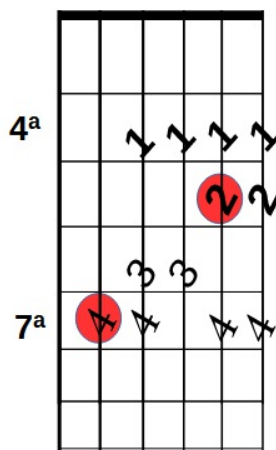

UMVM 195 Escala E (Terceira posição do CAGED)

♩ = 60

Padrão: Vai e volta de 5 notas (Pentacordes)

Musical notation for measures 1-5. Chords: E, F#m, G#m, A, B7.

Musical notation for measures 6-10. Chords: C#m, D#m7(b5), E, D#m7(b5), C#m.

Musical notation for measures 11-15. Chords: B7, A, G#m, F#m, E.

E (3ª Posição)

Musical notation for measure 16, showing a whole rest on the treble clef staff. Below it is an empty guitar tablature staff.